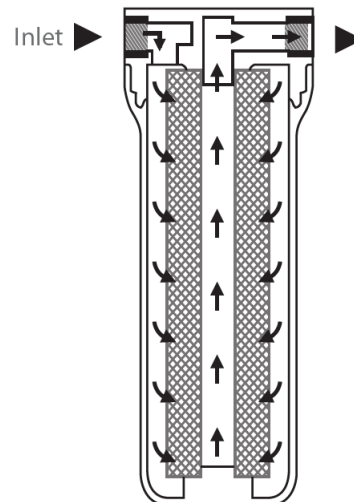

- Filter housing
- Bracket
- Service wrench
- Screws
- User manual

PARAMETERS:

Parameter	FPV4510ECO	FPV4520ECO
Standard size (height)	10"	20"
Connection size	1"	
Connection type	In-line	
Operating water temperature	+5...+35 °C 41...95 °F	
Maximum flow rate	50 L/min 13 gpm	83 L/min 22 gpm
Recommended operating pressure	3.5–6 bar 50–87 psi	
Maximum pressure	8 bar 116 psi	